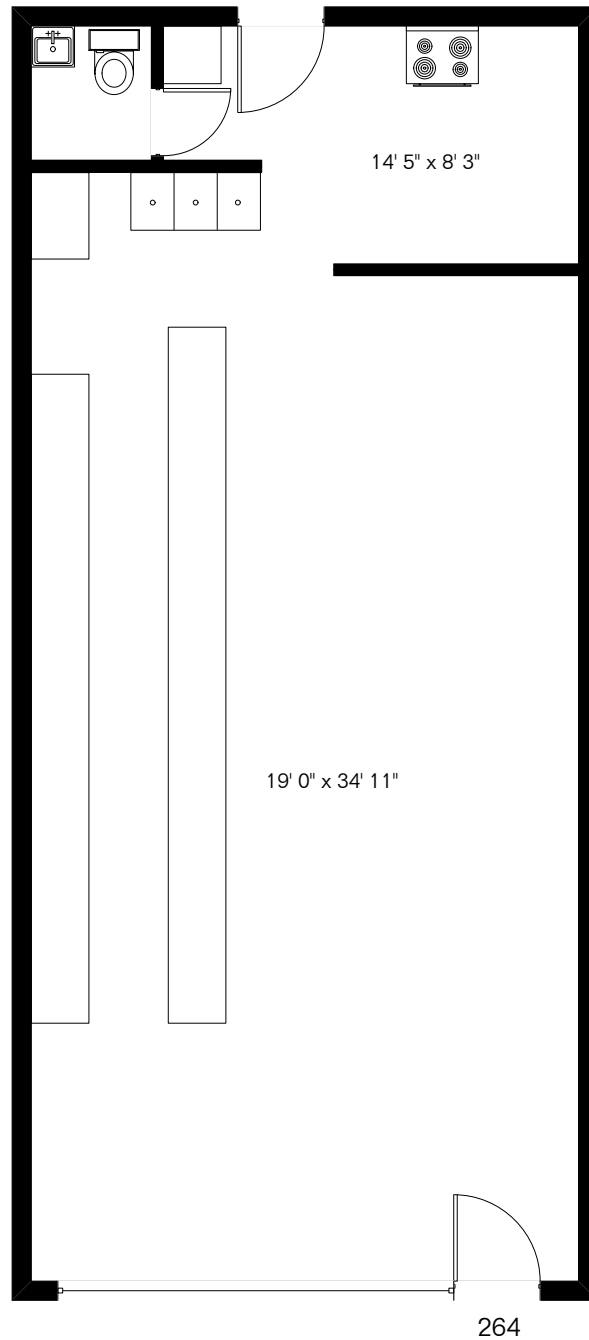

The square footages and room size information are deemed to be reliable but are not guaranteed and should be independently verified. This drawing is for marketing purposes only.

*All ceiling heights are 8'-5" unless noted otherwise

264 W Fry Blvd

Gross 884 Sq Ft

Site Visit May 2022

Copyright 2022 Floor Plans First! LLC
All Rights Reserved.

Floor Plans *First!* LLC
See the Floor Plan First™

FloorPlansFirst.com™
(520) 881-1500